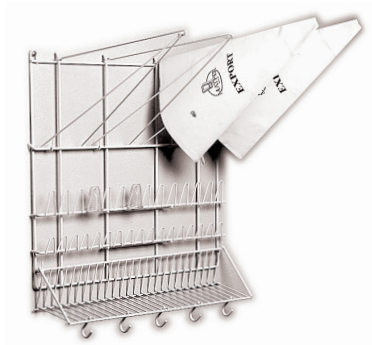

- Extra flexible Impermeable with adjustable tip.
- Washable in boiling water.

IMPER MATFER PASTRY BAGS

Made of nylon with soldered seams. Pack of 10.

Item #	L"	Wt oz.	Item #	L"	Wt oz.
161002	9 7/8	1	161006	17 3/4	1
161003	11 3/4	1	161007	19 5/8	1
161004	13 3/4	1	161008	23 5/8	1
161005	15 3/4	1			

- Smooth interior for easy filling.
- Easy to wash and sterilizeable.
- Durable bags for continuous use.

IMPERFLEX PASTRY BAGS

Strong and supple polyurethane pockets without additional soldered joints for improved comforts. Pack of 10.

Item #	L"	Item #	L"
161204	13 1/2	161207	19 3/4
161205	15 3/4	161208	23 1/2
161206	17 3/4		

PASTRY BAG DRYER

Rack made of plasticized wire. Equipped with supports to store bags, tubes and other small items.

Item #	L"	Ø"	Wt
169002	19 5/8	19 5/8	4 lbs. 9 oz.

PASTRY BAG HOLDER

Base can store 8 tips. Very convenient for holding the pastry bag and filling without soiling the tube. Made of polypropylene.

Item #	H"	Ø"	Wt oz.
169001	9 1/4	7 2/3	5